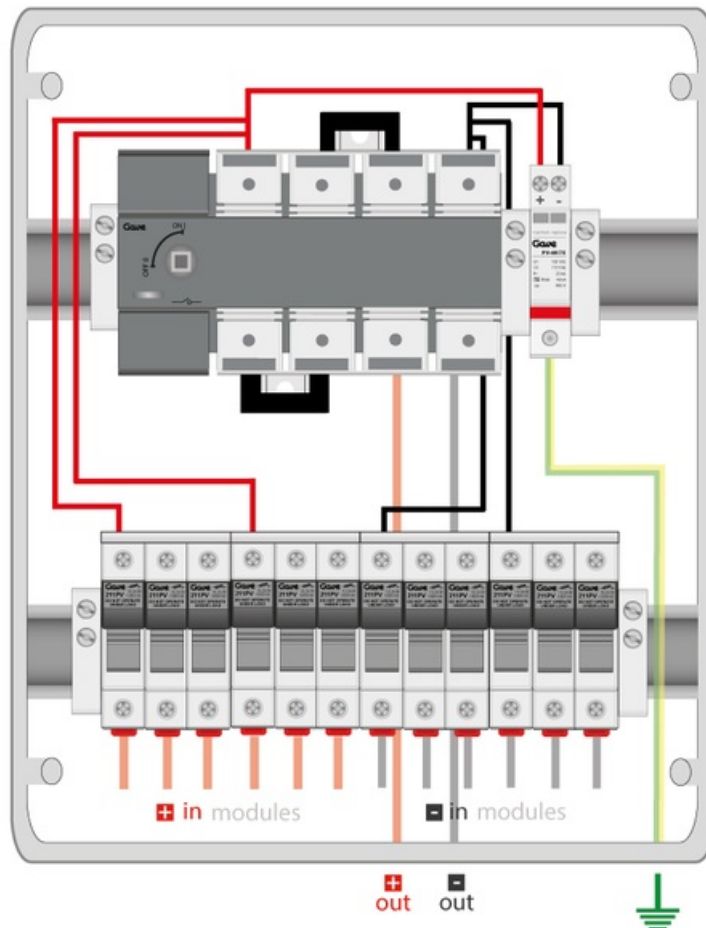

## STM60280P15

6 STRING MODULAR COMBINER BOX PV FUSE 15A SWITCH 80A + SURGE PROTECTOR II UN 220VDC

<b>Code</b>	029STM60280P15
<b>EAN</b>	8430892319133

---

## Combiner box technical data

Surge protector	Class II
No. of strings per tracker	6
Number of MPPT trackers	1
Fuse current	15 A
Nominal discharge current (In)	20 kA
Maximum discharge current (Imax)	40 kA
Protection level at In (Up)	900 V
Ingress protection IP	IP65 - IEC 60529
Impact protection IK	IK08 - IEC 62262
Standards	IEC EN 6143-1/2

## Dimensions

Product height	436 mm
Product width	310 mm
Product length	148 mm

## Connection

**Dimensions**

---