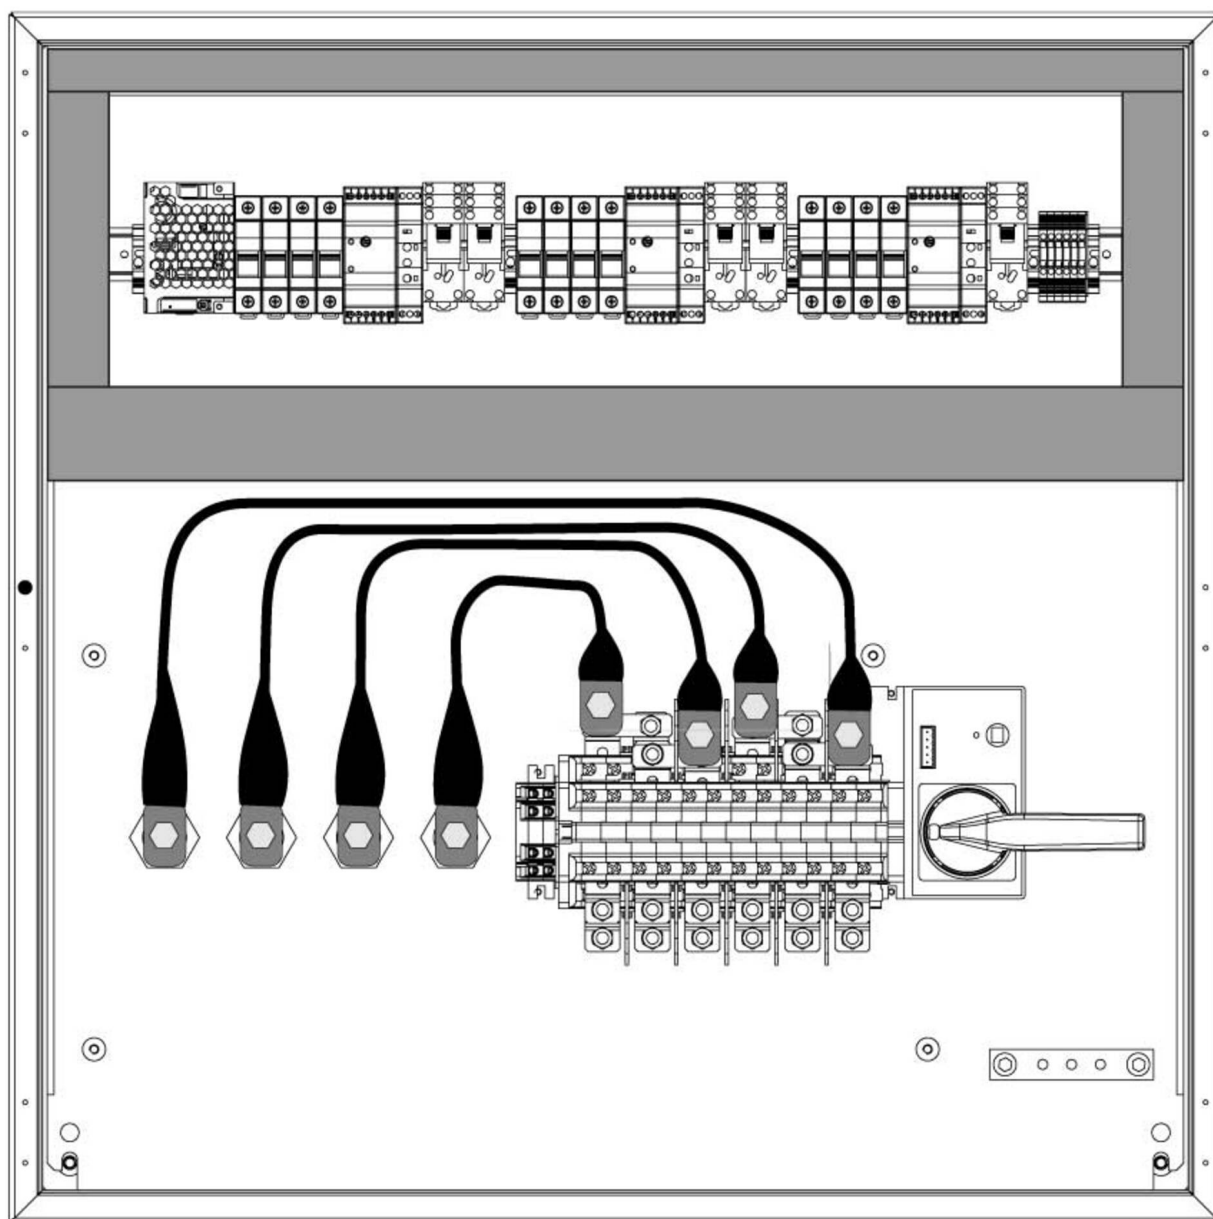

## CA3S4025

AUTOMATIC TRANSFER PANEL 3 SOURCES S/S/G 4P 250A

---

<b>Code</b>	007CA3S4025
<b>EAN</b>	8430892351775

---

## Connection

---

## Dimensions

---